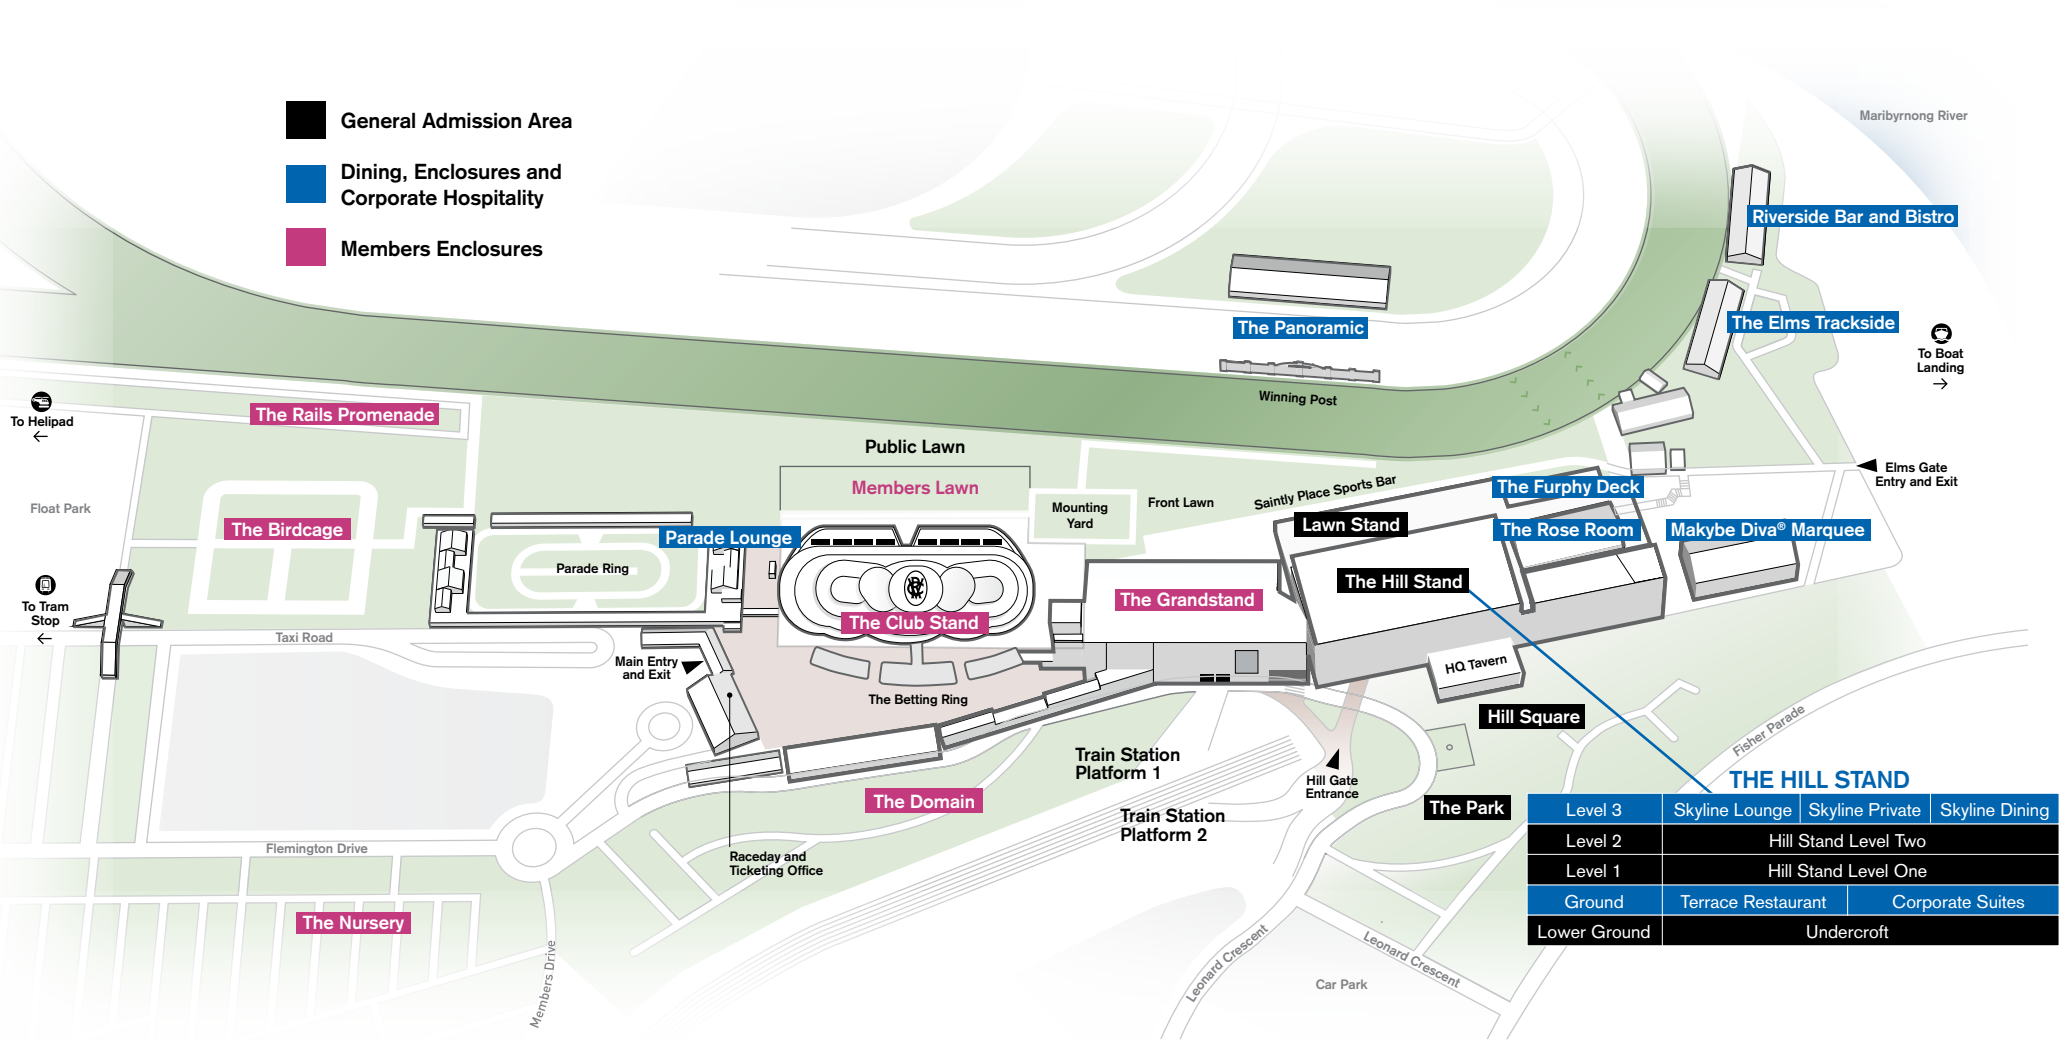

MELBOURNE CUP CARNIVAL 2023

- General Admission Area
- Dining, Enclosures and Corporate Hospitality
- Members Enclosures

THE HILL STAND

Level 3	Skyline Lounge	Skyline Private	Skyline Dining
Level 2	Hill Stand Level Two		
Level 1	Hill Stand Level One		
Ground	Terrace Restaurant	Corporate Suites	
Lower Ground	Undercroft		